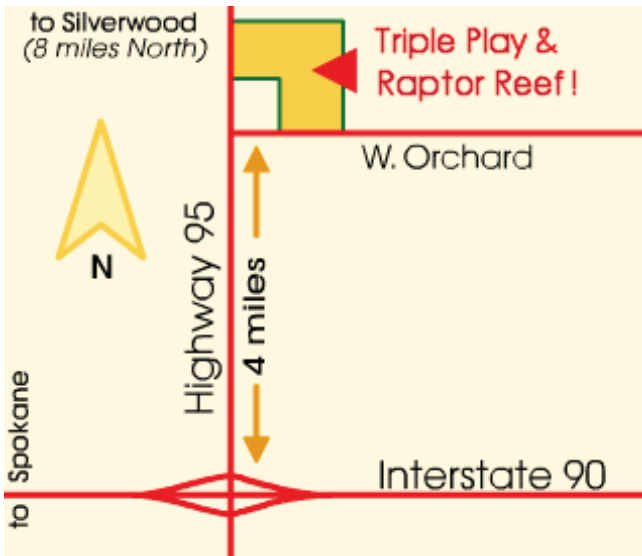

RSVP:

FROM:

TIME:

DATE:

AT:

FOR:

TRIPLE PLAY
FAMILY FUN PARK

WWW.3PLAY.COM

JUST 4 MILES NORTH OF I-90,
IN COEUR D'ALENE,
ON HWY 95